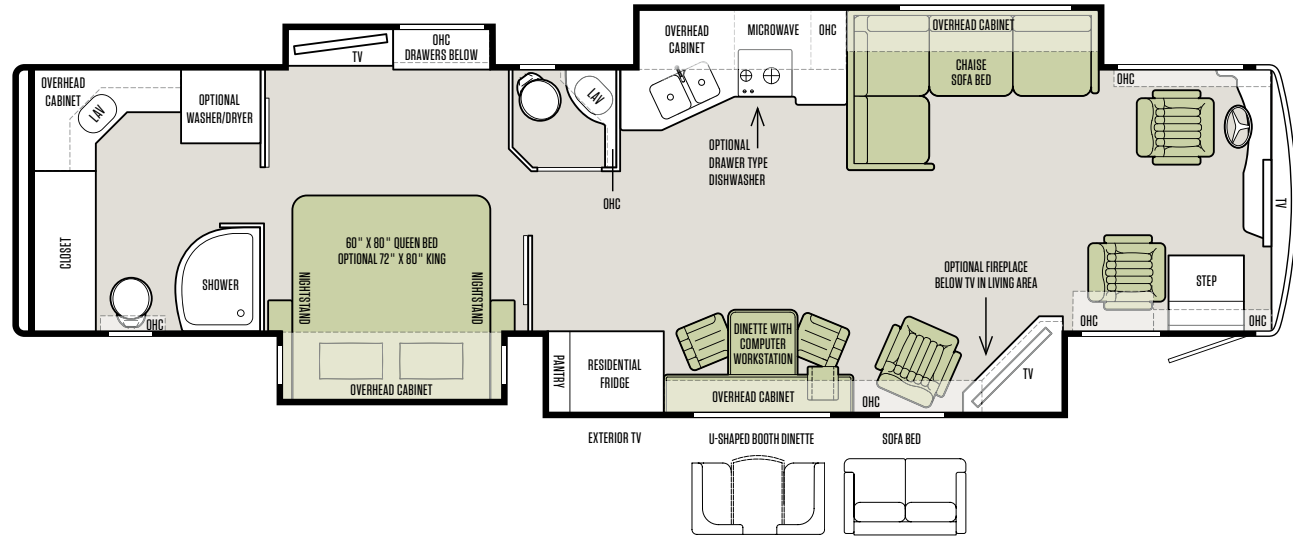

37 AP

40 SP

45 LP

CHAISE SOFA BED

LIVING AREA TV

COMPUTER WORKSTATION

**LIVE**

The notion of what home can be is forever changed.