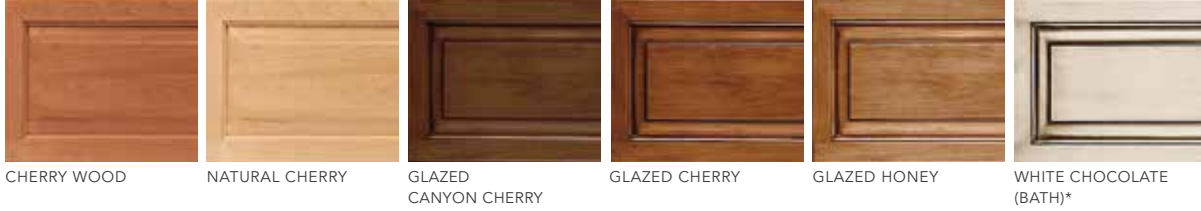

INTERIOR DÉCOR

Ready to personalize your coach? Our sophisticated color palettes — available in Aspen, Bamboo, Ritz, and Watercolor — lend a professional decorator’s touch to family living spaces, as well as beautifully complement your personal style. Hardwood cabinetry, built by hand in our Red Bay mill, comes in your choice of finishes: Cherry Wood, Natural Cherry, Glazed Canyon Cherry, Glazed Cherry, and Glazed Honey. (An alternate finish for the bath, White Chocolate, is available with the Glazed Canyon Cherry, Glazed Cherry and Glazed Honey options.) To view larger images of all interior décor design swatches, visit tiffinmotorhomes.com.

CABINETS

CHERRY WOOD   NATURAL CHERRY   GLAZED CANYON CHERRY   GLAZED CHERRY   GLAZED HONEY   WHITE CHOCOLATE (BATH)*