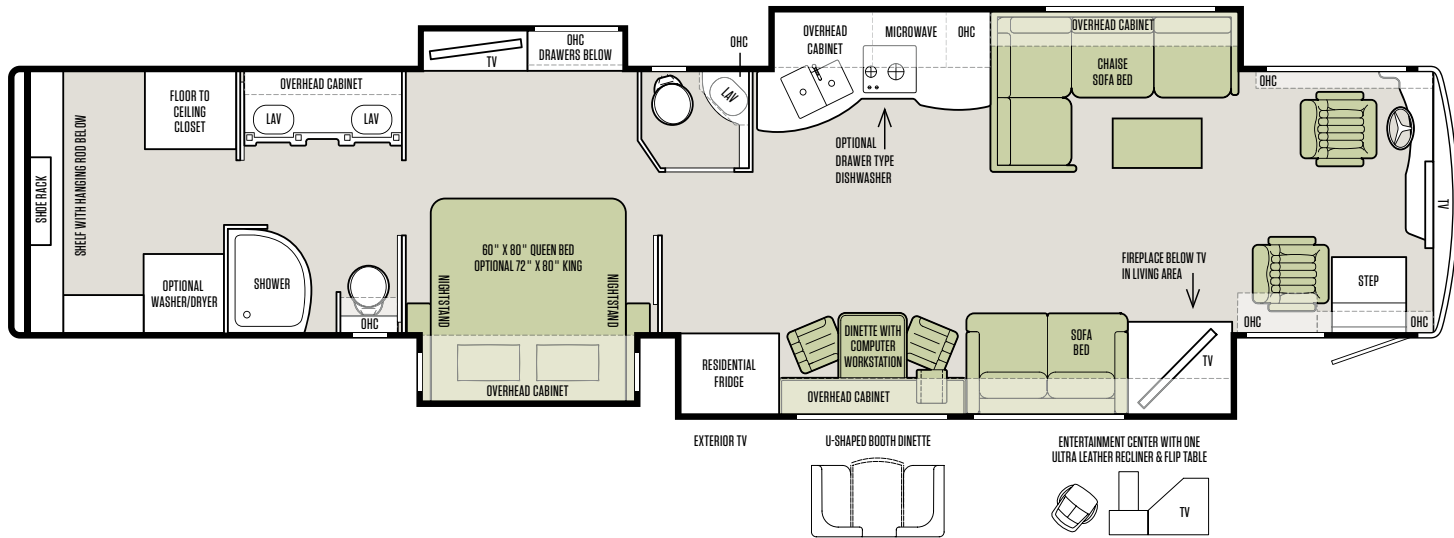

37 AP

40 SP

45 LP

CHAISE SOFA BED

LIVING AREA TV

COMPUTER WORKSTATION

**LIVE**

The notion of what home can be is forever changed.