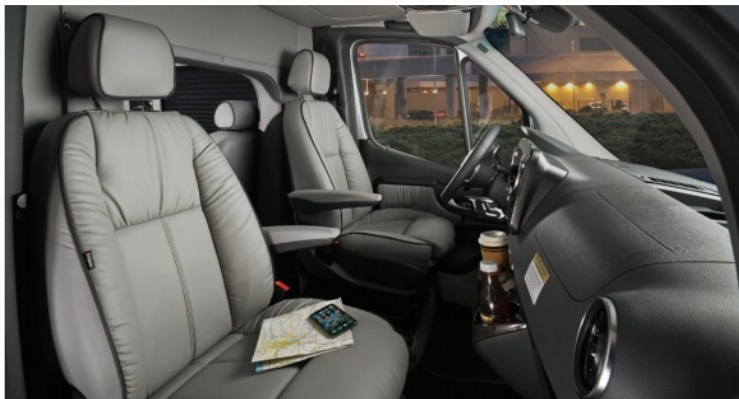

Front captain chairs swivel

Optional rear storage with shelf and fold down clothes hangers

Shown is sand with black pipe Maybach style seating with black burl wood accents.

These Mercedes seats with luxurious Maybach style graphite feature black pipe recover and added cushioning.

Exceptional design and state-of-the-art amenities bring your ideas for fun and functionality to life in high style.

Graphite with black pipe AMG style seating, is shown with black burl wood accents.

## Professional Series

Our Professional Series has all the high-end amenities you expect in a Midwest Limousine package.

J-lounge with power front partition

Driver's door controls

Custom bar, graphite with black burl wood accent