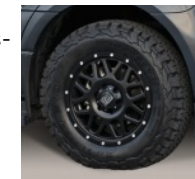

## Wheel Options

Dually rear aluminum wheel

18" aluminum alloy

Dually front aluminum wheel

Mercedes-Benz 16" aluminum alloy

Mercedes-Benz aluminum wheel cover

17" black rims with off road tire