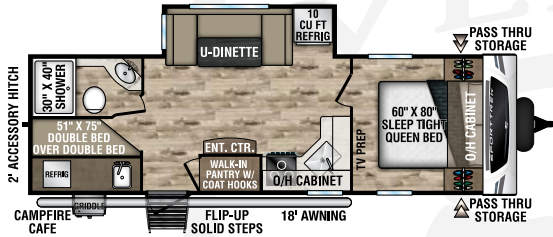

NEW

ST261VBH

UWV - TBD | Exterior Length - TBD | Sleeps - TBD

ST271VMB

UWV - 6,600 lbs. | Exterior Length - 30' 8" | Sleeps - 6

ST281VBH

UWV - 6,640 lbs. | Exterior Length - 32' 2" | Sleeps - 10

ST291VRK

UWV - 6,800 lbs. | Exterior Length - 33' | Sleeps - 6

ST291VTQ

UWV - 7,290 | Exterior Length - 34' 6" | Sleeps - 10

ST312VIK

UWV - 7,510 lbs. | Exterior Length - 34' 8" | Sleeps - 6

2024 SPORTTREK

ST327VIK

UVW – 8,370 lbs. | Exterior Length – 36' 1" | Sleeps – 11

ST332VBH

UVW – 8,140 lbs. | Exterior Length – 37' 8" | Sleeps – 11

ST333VIK

UVW – 8,870 lbs. | Exterior Length – 37' 8" | Sleeps – 11

KING-U DINETTE OPTION

- Available on all SportTrek floorplans (N/A ST261VBH)
- Folds out to 60" x 80" Queen Bed
- IPO Dinette and Sofa