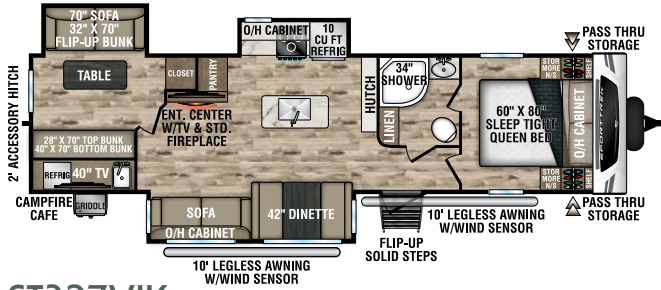

NEW

ST261VBH

UWV - TBD | Exterior Length - TBD | Sleeps - TBD

ST271VMB

UWV - 6,600 lbs. | Exterior Length - 30' 8" | Sleeps - 6

ST281VBH

UWV - 6,640 lbs. | Exterior Length - 32' 2" | Sleeps - 10

ST291VRK

UWV - 6,800 lbs. | Exterior Length - 33' | Sleeps - 6

ST291VTQ

UWV - 7,290 | Exterior Length - 34' 6" | Sleeps - 10

ST312VIK

UWV - 7,510 lbs. | Exterior Length - 34' 8" | Sleeps - 6

2024 SPORTTREK

ST327VIK

UVW – 8,370 lbs. | Exterior Length – 36' 1" | Sleeps – 11

ST332VBH

UVW – 8,140 lbs. | Exterior Length – 37' 8" | Sleeps – 11

ST333VIK

UVW – 8,870 lbs. | Exterior Length – 37' 8" | Sleeps – 11

KING-U DINETTE OPTION

- Available on all SportTrek floorplans (N/A ST261VBH)
- Folds out to 60" x 80" Queen Bed
- IPO Dinette and Sofa