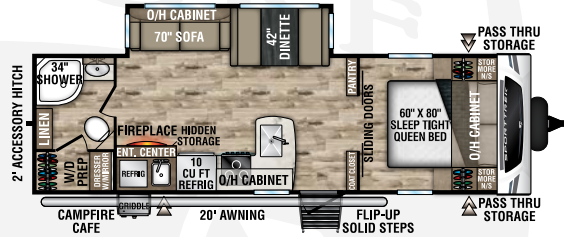

NEW

ST261VBH

UWV - TBD | Exterior Length - TBD | Sleeps - TBD

ST271VMB

UWV - 6,600 lbs. | Exterior Length - 30' 8" | Sleeps - 6

ST281VBH

UWV - 6,640 lbs. | Exterior Length - 32' 2" | Sleeps - 10

ST291VRK

UWV - 6,800 lbs. | Exterior Length - 33' | Sleeps - 6

ST291VTQ

UWV - 7,290 | Exterior Length - 34' 6" | Sleeps - 10

ST312VIK

UWV - 7,510 lbs. | Exterior Length - 34' 8" | Sleeps - 6

2024 SPORTTREK

ST327VIK

UVW – 8,370 lbs. | Exterior Length – 36' 1" | Sleeps – 11

ST332VBH

UVW – 8,140 lbs. | Exterior Length – 37' 8" | Sleeps – 11

ST333VIK

UVW – 8,870 lbs. | Exterior Length – 37' 8" | Sleeps – 11

KING-U DINETTE OPTION

- Available on all SportTrek floorplans (N/A ST261VBH)
- Folds out to 60" x 80" Queen Bed
- IPO Dinette and Sofa