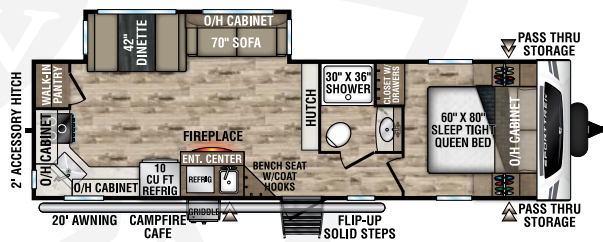

NEW

ST261VBH

UWV - TBD | Exterior Length - TBD | Sleeps - TBD

ST271VMB

UWV - 6,600 lbs. | Exterior Length - 30' 8" | Sleeps - 6

ST281VBH

UWV - 6,640 lbs. | Exterior Length - 32' 2" | Sleeps - 10

ST291VRK

UWV - 6,800 lbs. | Exterior Length - 33' | Sleeps - 6

ST291VTQ

UWV - 7,290 | Exterior Length - 34' 6" | Sleeps - 10

ST312VIK

UWV - 7,510 lbs. | Exterior Length - 34' 8" | Sleeps - 6

2024 SPORTTREK

ST327VIK

UVW – 8,370 lbs. | Exterior Length – 36' 1" | Sleeps – 11

ST332VBH

UVW – 8,140 lbs. | Exterior Length – 37' 8" | Sleeps – 11

ST333VIK

UVW – 8,870 lbs. | Exterior Length – 37' 8" | Sleeps – 11

KING-U DINETTE OPTION

- Available on all SportTrek floorplans (N/A ST261VBH)
- Folds out to 60" x 80" Queen Bed
- IPO Dinette and Sofa