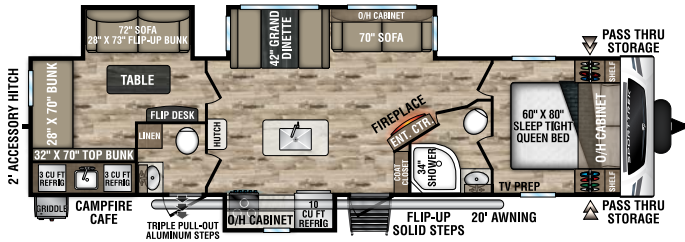

NEW

ST261VBH

UWV - TBD | Exterior Length - TBD | Sleeps - TBD

ST271VMB

UWV - 6,600 lbs. | Exterior Length - 30' 8" | Sleeps - 6

ST281VBH

UWV - 6,640 lbs. | Exterior Length - 32' 2" | Sleeps - 10

ST291VRK

UWV - 6,800 lbs. | Exterior Length - 33' | Sleeps - 6

ST291VTQ

UWV - 7,290 | Exterior Length - 34' 6" | Sleeps - 10

ST312VIK

UWV - 7,510 lbs. | Exterior Length - 34' 8" | Sleeps - 6

2024 SPORTTREK

ST327VIK

UVW – 8,370 lbs. | Exterior Length – 36' 1" | Sleeps – 11

ST332VBH

UVW – 8,140 lbs. | Exterior Length – 37' 8" | Sleeps – 11

ST333VIK

UVW – 8,870 lbs. | Exterior Length – 37' 8" | Sleeps – 11

KING-U DINETTE OPTION

- Available on all SportTrek floorplans (N/A ST261VBH)
- Folds out to 60" x 80" Queen Bed
- IPO Dinette and Sofa