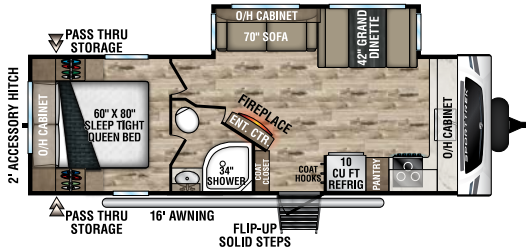

SPORTTREK

BY VENTURE RV

2024

Lightweight Travel Trailers
Designed for Campers by Campers!

ST251VFK

UWV - 6,160 lbs. | Exterior Length - 28' 11" | Sleeps - 6

ST251VRK

UWV - 6,270 lbs. | Exterior Length - 28' 4" | Sleeps - 6

NEW

ST261VBH

UWV - TBD | Exterior Length - TBD | Sleeps - TBD

ST271VMB

UWV - 6,600 lbs. | Exterior Length - 30' 8" | Sleeps - 6

ST281VBH

UWV - 6,640 lbs. | Exterior Length - 32' 2" | Sleeps - 10

ST291VRK

UWV - 6,800 lbs. | Exterior Length - 33' | Sleeps - 6

ST291VTQ

UWV - 7,290 | Exterior Length - 34' 6" | Sleeps - 10

ST312VIK

UWV - 7,510 lbs. | Exterior Length - 34' 8" | Sleeps - 6

2024 SPORTTREK

ST327VIK

UVW – 8,370 lbs. | Exterior Length – 36' 1" | Sleeps – 11

ST332VBH

UVW – 8,140 lbs. | Exterior Length – 37' 8" | Sleeps – 11

ST333VIK

UVW – 8,870 lbs. | Exterior Length – 37' 8" | Sleeps – 11

KING-U DINETTE OPTION

- Available on all SportTrek floorplans (N/A ST261VBH)
- Folds out to 60" x 80" Queen Bed
- IPO Dinette and Sofa