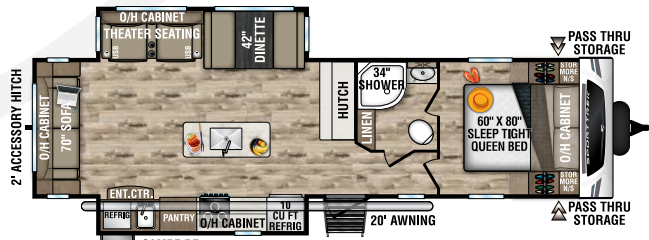

ST312VIK

UWV - 7,510 lbs. | Exterior Length - 34' 8" | Sleeps - 6