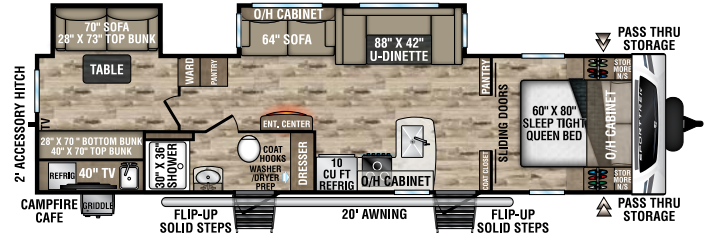

NEW

ST261VBH

UWV - TBD | Exterior Length - TBD | Sleeps - TBD

ST271VMB

UWV - 6,600 lbs. | Exterior Length - 30' 8" | Sleeps - 6

ST281VBH

UWV - 6,640 lbs. | Exterior Length - 32' 2" | Sleeps - 10

ST291VRK

UWV - 6,800 lbs. | Exterior Length - 33' | Sleeps - 6

ST291VTQ

UWV - 7,290 | Exterior Length - 34' 6" | Sleeps - 10

ST312VIK

UWV - 7,510 lbs. | Exterior Length - 34' 8" | Sleeps - 6

2024 SPORTTREK

ST327VIK

UVW – 8,370 lbs. | Exterior Length – 36' 1" | Sleeps – 11

ST332VBH

UVW – 8,140 lbs. | Exterior Length – 37' 8" | Sleeps – 11

ST333VIK

UVW – 8,870 lbs. | Exterior Length – 37' 8" | Sleeps – 11

KING-U DINETTE OPTION

- Available on all SportTrek floorplans (N/A ST261VBH)
- Folds out to 60" x 80" Queen Bed
- IPO Dinette and Sofa