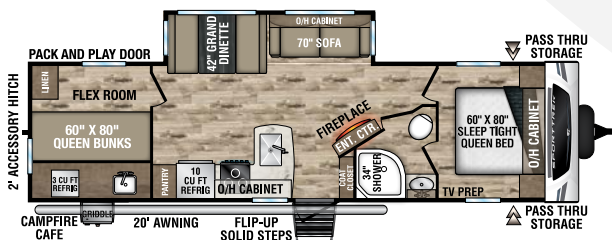

NEW

ST261VBH

UWV - TBD | Exterior Length - TBD | Sleeps - TBD

ST271VMB

UWV - 6,600 lbs. | Exterior Length - 30' 8" | Sleeps - 6

ST281VBH

UWV - 6,640 lbs. | Exterior Length - 32' 2" | Sleeps - 10

ST291VRK

UWV - 6,800 lbs. | Exterior Length - 33' | Sleeps - 6

ST291VTQ

UWV - 7,290 | Exterior Length - 34' 6" | Sleeps - 10

ST312VIK

UWV - 7,510 lbs. | Exterior Length - 34' 8" | Sleeps - 6

2024 SPORTTREK

ST327VIK

UVW – 8,370 lbs. | Exterior Length – 36' 1" | Sleeps – 11

ST332VBH

UVW – 8,140 lbs. | Exterior Length – 37' 8" | Sleeps – 11

ST333VIK

UVW – 8,870 lbs. | Exterior Length – 37' 8" | Sleeps – 11

KING-U DINETTE OPTION

- Available on all SportTrek floorplans (N/A ST261VBH)
- Folds out to 60" x 80" Queen Bed
- IPO Dinette and Sofa