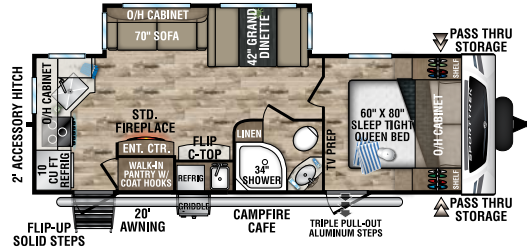

ST251VRK

UWV - 6,270 lbs. | Exterior Length - 28' 4" | Sleeps - 6