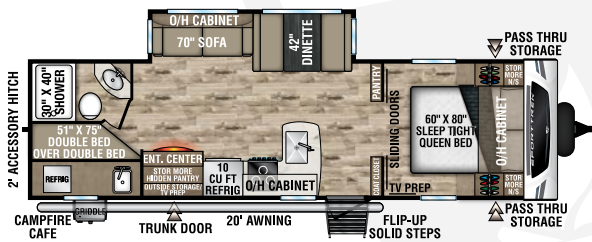

NEW

ST261VBH

UWV - TBD | Exterior Length - TBD | Sleeps - TBD

ST271VMB

UWV - 6,600 lbs. | Exterior Length - 30' 8" | Sleeps - 6

ST281VBH

UWV - 6,640 lbs. | Exterior Length - 32' 2" | Sleeps - 10

ST291VRK

UWV - 6,800 lbs. | Exterior Length - 33' | Sleeps - 6

ST291VTQ

UWV - 7,290 | Exterior Length - 34' 6" | Sleeps - 10

ST312VIK

UWV - 7,510 lbs. | Exterior Length - 34' 8" | Sleeps - 6

2024 SPORTTREK

ST327VIK

UVW – 8,370 lbs. | Exterior Length – 36' 1" | Sleeps – 11

ST332VBH

UVW – 8,140 lbs. | Exterior Length – 37' 8" | Sleeps – 11

ST333VIK

UVW – 8,870 lbs. | Exterior Length – 37' 8" | Sleeps – 11

KING-U DINETTE OPTION

- Available on all SportTrek floorplans (N/A ST261VBH)
- Folds out to 60" x 80" Queen Bed
- IPO Dinette and Sofa