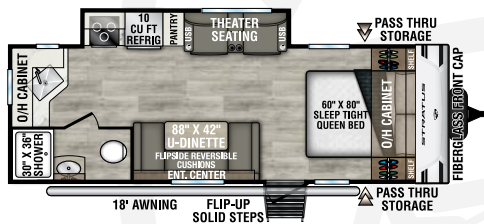

## SR200VRB

UVW – 4,450 lbs. | Exterior Length – 23'1" | Sleeps – 4

**NEW**

## SR211VBH

UVW – 5,480 lbs. | Exterior Length – 26'3" | Sleeps – 8

## SR221VRK

UVW – 5,430 lbs. | Exterior Length – 27' | Sleeps – 4

## SR231VRB

UVW – 5,600 lbs. | Exterior Length – 26'6" | Sleeps – 4

**NEW**