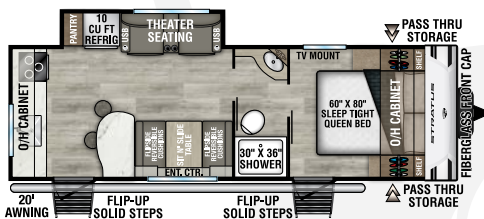

NEW

SR241VRK

UVW – 5,770 lbs. | Exterior Length – 28' | Sleeps – 6