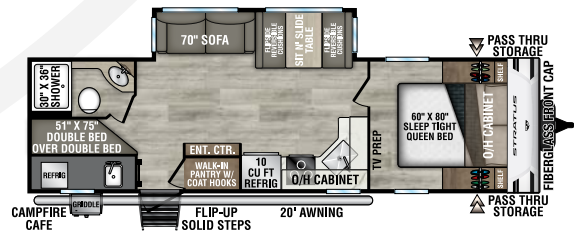

SR281VBH

UVW – 6,540 lbs. | Exterior Length – 31'11" | Sleeps – 10