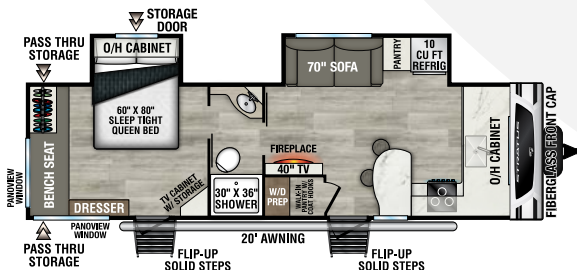

NEW

SR262VFK

UVW – 7,170 lbs. | Exterior Length – 31'11" | Sleeps – 4