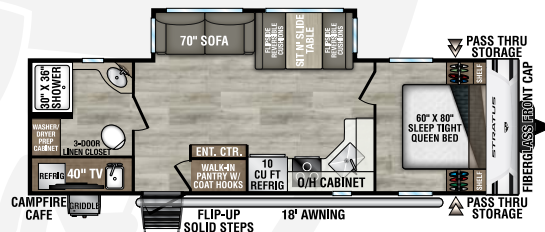

SR261VRB

UVW – 6,720 lbs. | Exterior Length – 31'11" | Sleeps – 6