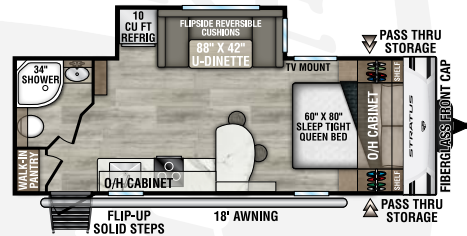

## SR200VRB

UVW – 4,450 lbs. | Exterior Length – 23'1" | Sleeps – 4

**NEW**

## SR211VBH

UVW – 5,480 lbs. | Exterior Length – 26'3" | Sleeps – 8

## SR231VRB

UVW – 5,600 lbs. | Exterior Length – 26'6" | Sleeps – 4

**NEW**