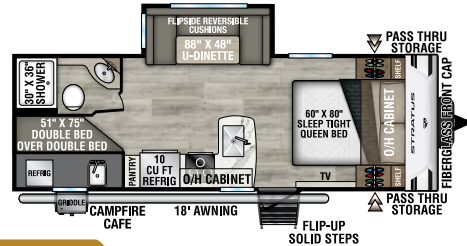

## SR200VRB

UVW – 4,450 lbs. | Exterior Length – 23'1" | Sleeps – 4

**NEW**

## SR211VBH

UVW – 5,480 lbs. | Exterior Length – 26'3" | Sleeps – 8

## SR221VRK

UVW – 5,430 lbs. | Exterior Length – 27' | Sleeps – 4

## SR231VRB

UVW – 5,600 lbs. | Exterior Length – 26'6" | Sleeps – 4

**NEW**