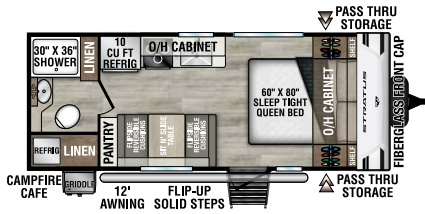

## SR200VRB

UVW – 4,450 lbs. | Exterior Length – 23'1" | Sleeps – 4

**NEW**

## SR211VBH

UVW – 5,480 lbs. | Exterior Length – 26'3" | Sleeps – 8

## SR231VRB

UVW – 5,600 lbs. | Exterior Length – 26'6" | Sleeps – 4

**NEW**