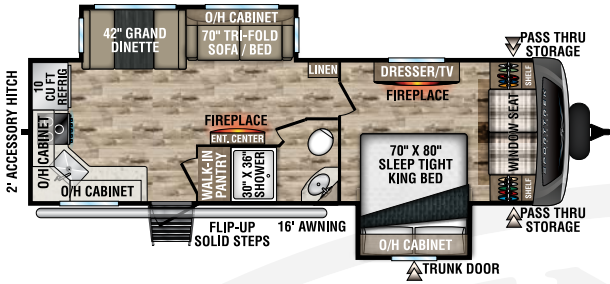

## TOURING EDITION

2024

Luxury Travel Trailers

Designed for Campers by Campers!

**NEW**

**STT272VRK**

UVW – 7,220 lbs. | Exterior Length – 31' 6" | Sleeps – 6

**STT292VRB**

UVW – TBD | Exterior Length – TBD | Sleeps – TBD

**STT302VRB**

UVW – 7,500 lbs. | Exterior Length – 33' 3" | Sleeps – 4

**STT312VBH**

UVW – 7,980 lbs. | Exterior Length – 35' 9" | Sleeps – 10

**STT333VFK**

UVW – 9,040 lbs. | Exterior Length – 36' 8" | Sleeps – 4

**STT333VMI**

UVW – 8,850 lbs. | Exterior Length – 36' 8" | Sleeps – 4

**STT343VIK**

UVW – 8,970 lbs. | Exterior Length – 37' 5" | Sleeps – 4

985 N 900 W | Shipshewana, IN 46565 | [www.venture-rv.com](http://www.venture-rv.com)

Due to continual research and advances, manufacturer reserves the right to change specifications, design, price and equipment without notice, and assumes no responsibility for any error in this literature. Some items shown are not included as standard or optional equipment.