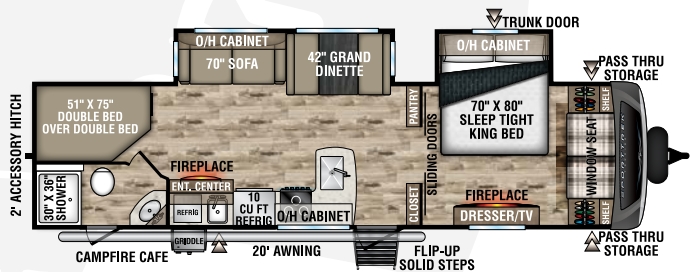

## TOURING EDITION

2024

Luxury Travel Trailers

Designed for Campers by Campers!

**NEW**

**STT272VRK**

UVW – 7,220 lbs. | Exterior Length – 31' 6" | Sleeps – 6

**STT292VRB**

UVW – TBD | Exterior Length – TBD | Sleeps – TBD

**STT302VRB**

UVW – 7,500 lbs. | Exterior Length – 33' 3" | Sleeps – 4

**STT312VBH**

UVW – 7,980 lbs. | Exterior Length – 35' 9" | Sleeps – 10

**STT333VFK**

UVW – 9,040 lbs. | Exterior Length – 36' 8" | Sleeps – 4

**STT333VMI**

UVW – 8,850 lbs. | Exterior Length – 36' 8" | Sleeps – 4