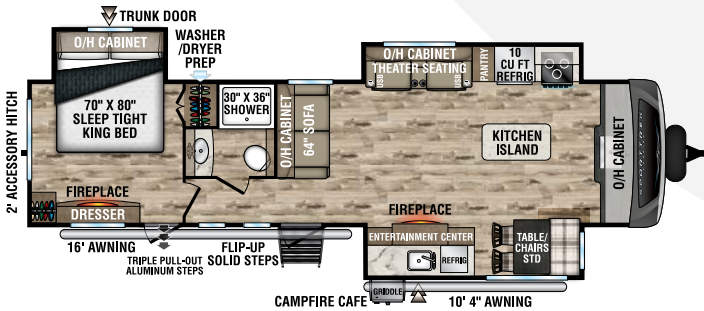

UVW – TBD | Exterior Length – TBD | Sleeps – TBD

**STT302VRB**

UVW – 7,500 lbs. | Exterior Length – 33' 3" | Sleeps – 4

**STT312VBH**

UVW – 7,980 lbs. | Exterior Length – 35' 9" | Sleeps – 10

**STT333VFK**

UVW – 9,040 lbs. | Exterior Length – 36' 8" | Sleeps – 4

**STT333VMI**

UVW – 8,850 lbs. | Exterior Length – 36' 8" | Sleeps – 4