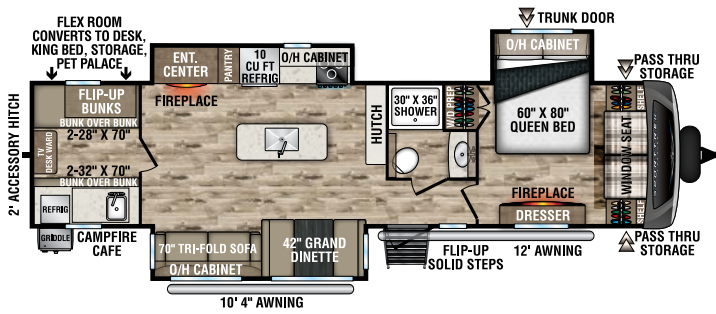

STT343VIB

UVW – 8,950 lbs. | Exterior Length – 38' 2" | Sleeps – 11