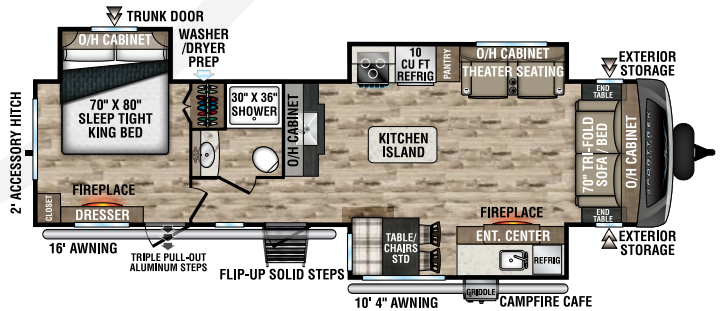

UVW – TBD | Exterior Length – TBD | Sleeps – TBD

**STT302VRB**

UVW – 7,500 lbs. | Exterior Length – 33' 3" | Sleeps – 4

**STT312VBH**

UVW – 7,980 lbs. | Exterior Length – 35' 9" | Sleeps – 10

**STT333VFK**

UVW – 9,040 lbs. | Exterior Length – 36' 8" | Sleeps – 4

**STT333VMI**

UVW – 8,850 lbs. | Exterior Length – 36' 8" | Sleeps – 4