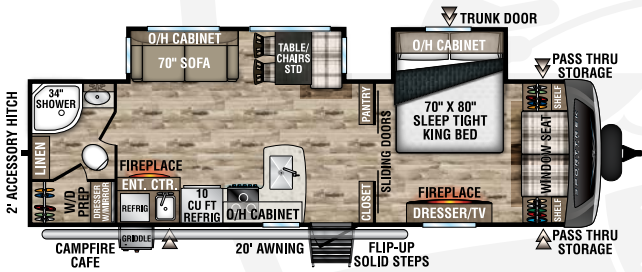

## TOURING EDITION

2024

Luxury Travel Trailers

Designed for Campers by Campers!

**NEW**

**STT272VRK**

UVW – 7,220 lbs. | Exterior Length – 31' 6" | Sleeps – 6

**STT292VRB**

UVW – TBD | Exterior Length – TBD | Sleeps – TBD

**STT302VRB**

UVW – 7,500 lbs. | Exterior Length – 33' 3" | Sleeps – 4

**STT312VBH**

UVW – 7,980 lbs. | Exterior Length – 35' 9" | Sleeps – 10

**STT333VFK**