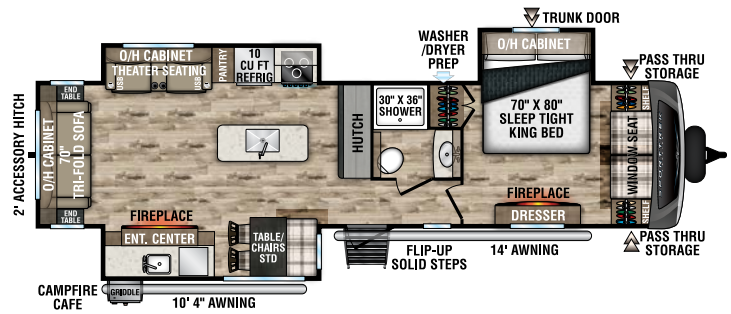

**STT343VIK**

UVW – 8,970 lbs. | Exterior Length – 37' 5" | Sleeps – 4

985 N 900 W | Shipshewana, IN 46565 | [www.venture-rv.com](http://www.venture-rv.com)

Due to continual research and advances, manufacturer reserves the right to change specifications, design, price and equipment without notice, and assumes no responsibility for any error in this literature. Some items shown are not included as standard or optional equipment.