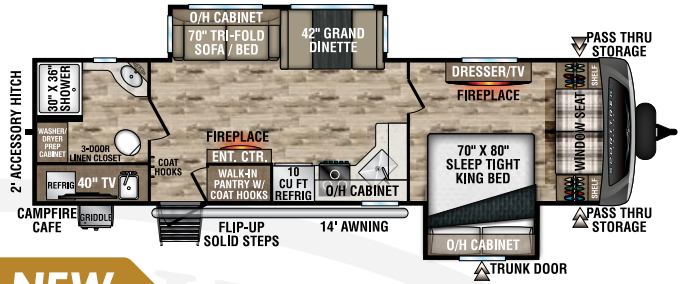

## TOURING EDITION

2024

Luxury Travel Trailers

Designed for Campers by Campers!

**NEW**

**STT272VRK**

UVW – 7,220 lbs. | Exterior Length – 31' 6" | Sleeps – 6

**STT292VRB**

UVW – TBD | Exterior Length – TBD | Sleeps – TBD

**STT302VRB**

UVW – 7,500 lbs. | Exterior Length – 33' 3" | Sleeps – 4

**STT312VBH**

UVW – 7,980 lbs. | Exterior Length – 35' 9" | Sleeps – 10

**STT333VFK**

UVW – 9,040 lbs. | Exterior Length – 36' 8" | Sleeps – 4

**STT333VMI**

UVW – 8,850 lbs. | Exterior Length – 36' 8" | Sleeps – 4

**STT343VIK**

UVW – 8,970 lbs. | Exterior Length – 37' 5" | Sleeps – 4

985 N 900 W | Shipshewana, IN 46565 | [www.venture-rv.com](http://www.venture-rv.com)

Due to continual research and advances, manufacturer reserves the right to change specifications, design, price and equipment without notice, and assumes no responsibility for any error in this literature. Some items shown are not included as standard or optional equipment.