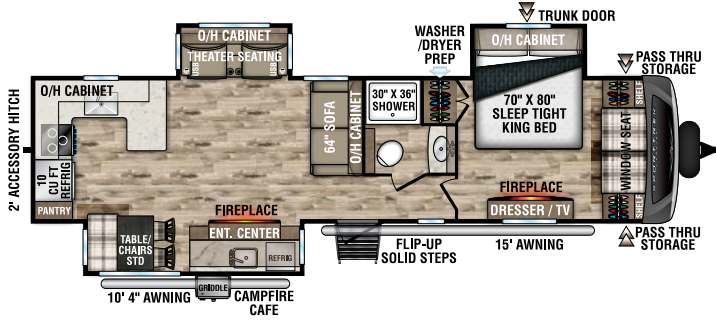

2024 SPORTTREK TOURING EDITION

STT336VRK

UVW – 8,860 lbs. | Exterior Length – 37' 8" | Sleeps – 4