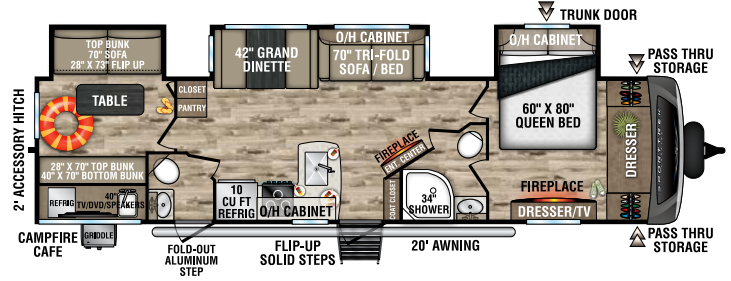

STT343VBH

UVW – 9,040 lbs. | Exterior Length – 37' 8" | Sleeps – 11