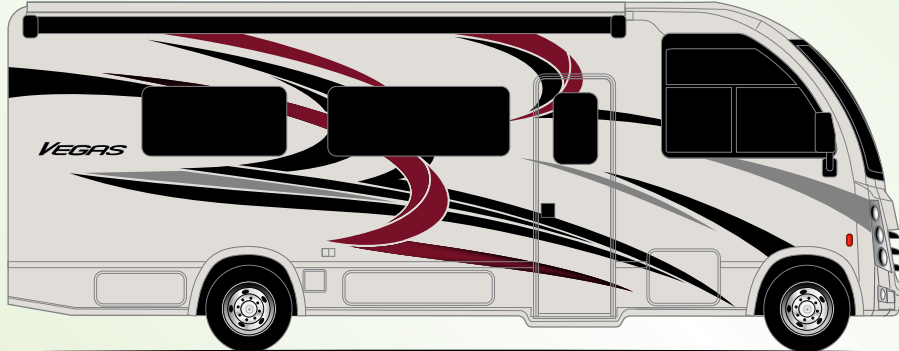

24.3

MARQUE **QHD-MAX**