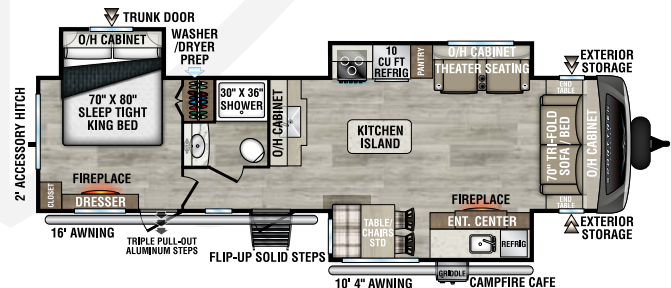

STT292VRB

UVW - TBD lbs. | Exterior Length - TBD | Sleeps - 6

NEW

STT302VRD

UVW - 7,540 lbs. | Exterior Length - 33' 9" | Sleeps - 4

STT312VBH

UVW - 8,120 lbs. | Exterior Length - 35' 9" | Sleeps - 10

STT333VFK

UVW - 9,100 lbs. | Exterior Length - 36' 10" | Sleeps - 4

STT333VMI

UVW - 9,010 lbs. | Exterior Length - 36' 10" | Sleeps - 4

2025 SPORTREK TOURING EDITION

STT336VRK

UVW – 9,020 lbs. | Exterior Length – 37' 8" | Sleeps – 4

STT343VBH

UVW – 9,050 lbs. | Exterior Length – 37' 10" | Sleeps – 11

STT343VIB

UVW – 9,130 lbs. | Exterior Length – 38' 2" | Sleeps – 11

STT343VIK

UVW – 9,120 lbs. | Exterior Length – 37' 5" | Sleeps – 4

985 N 900 W | Shipshewana, IN 46565 | www.venture-rv.com