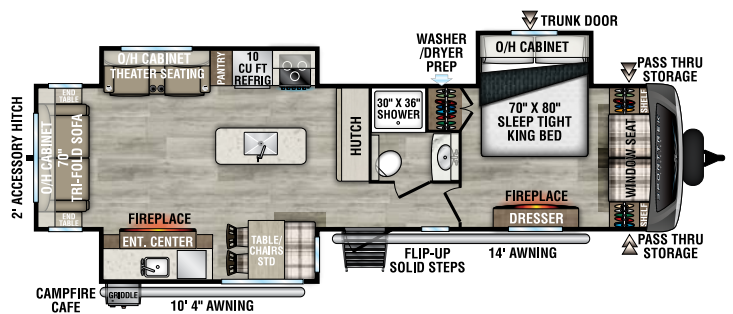

STT292VRB

UVW - TBD lbs. | Exterior Length - TBD | Sleeps - 6

NEW

STT302VRD

UVW - 7,540 lbs. | Exterior Length - 33' 9" | Sleeps - 4

STT312VBH

UVW - 8,120 lbs. | Exterior Length - 35' 9" | Sleeps - 10

STT333VFK

UVW - 9,100 lbs. | Exterior Length - 36' 10" | Sleeps - 4

STT333VMI

UVW - 9,010 lbs. | Exterior Length - 36' 10" | Sleeps - 4

2025 SPORTREK TOURING EDITION

STT336VRK

UVW – 9,020 lbs. | Exterior Length – 37' 8" | Sleeps – 4

STT343VBH

UVW – 9,050 lbs. | Exterior Length – 37' 10" | Sleeps – 11

STT343VIB

UVW – 9,130 lbs. | Exterior Length – 38' 2" | Sleeps – 11

STT343VIK

UVW – 9,120 lbs. | Exterior Length – 37' 5" | Sleeps – 4

985 N 900 W | Shipshewana, IN 46565 | www.venture-rv.com