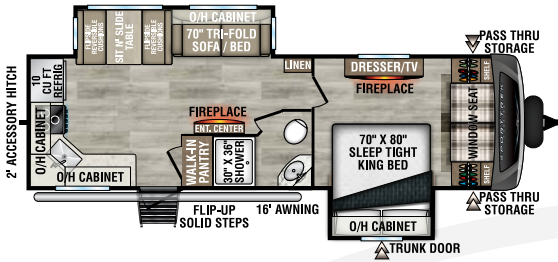

SPORTTREK

TOURING EDITION

2025

Luxury Travel Trailers

Designed for Campers by Campers!

STT272VRK

UVW - 7,290 lbs. | Exterior Length - 31' 6" | Sleeps - 6

NEW

STT292VRB

UVW - TBD lbs. | Exterior Length - TBD | Sleeps - 6

NEW

STT302VRD

UVW - 7,540 lbs. | Exterior Length - 33' 9" | Sleeps - 4

STT312VBH

UVW - 8,120 lbs. | Exterior Length - 35' 9" | Sleeps - 10

STT333VFK

UVW - 9,100 lbs. | Exterior Length - 36' 10" | Sleeps - 4

STT333VMI

UVW - 9,010 lbs. | Exterior Length - 36' 10" | Sleeps - 4

2025 SPORTREK TOURING EDITION

STT336VRK

UVW – 9,020 lbs. | Exterior Length – 37' 8" | Sleeps – 4

STT343VBH

UVW – 9,050 lbs. | Exterior Length – 37' 10" | Sleeps – 11

STT343VIB

UVW – 9,130 lbs. | Exterior Length – 38' 2" | Sleeps – 11

STT343VIK

UVW – 9,120 lbs. | Exterior Length – 37' 5" | Sleeps – 4

985 N 900 W | Shipshewana, IN 46565 | www.venture-rv.com