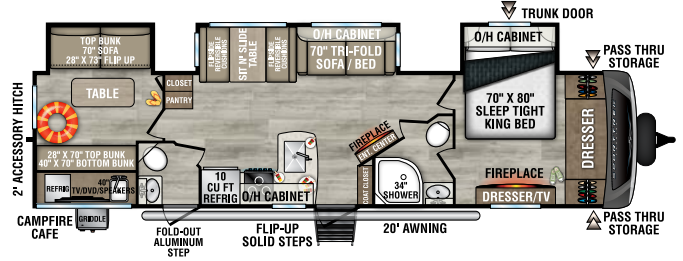

STT292VRB

UVW - TBD lbs. | Exterior Length - TBD | Sleeps - 6

NEW

STT302VRD

UVW - 7,540 lbs. | Exterior Length - 33' 9" | Sleeps - 4

STT312VBH

UVW - 8,120 lbs. | Exterior Length - 35' 9" | Sleeps - 10

STT333VFK

UVW - 9,100 lbs. | Exterior Length - 36' 10" | Sleeps - 4

STT333VMI

UVW - 9,010 lbs. | Exterior Length - 36' 10" | Sleeps - 4

2025 SPORTREK TOURING EDITION

STT336VRK

UVW – 9,020 lbs. | Exterior Length – 37' 8" | Sleeps – 4

STT343VBH

UVW – 9,050 lbs. | Exterior Length – 37' 10" | Sleeps – 11

STT343VIB

UVW – 9,130 lbs. | Exterior Length – 38' 2" | Sleeps – 11

STT343VIK

UVW – 9,120 lbs. | Exterior Length – 37' 5" | Sleeps – 4

985 N 900 W | Shipshewana, IN 46565 | www.venture-rv.com