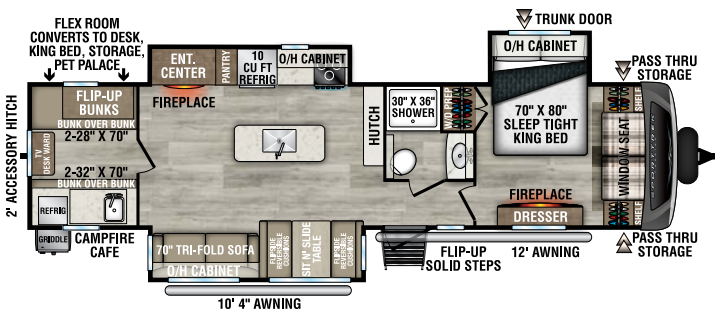

STT292VRB

UVW - TBD lbs. | Exterior Length - TBD | Sleeps - 6

NEW

STT302VRD

UVW - 7,540 lbs. | Exterior Length - 33' 9" | Sleeps - 4

STT312VBH

UVW - 8,120 lbs. | Exterior Length - 35' 9" | Sleeps - 10

STT333VFK

UVW - 9,100 lbs. | Exterior Length - 36' 10" | Sleeps - 4

STT333VMI

UVW - 9,010 lbs. | Exterior Length - 36' 10" | Sleeps - 4

2025 SPORTREK TOURING EDITION

STT336VRK

UVW – 9,020 lbs. | Exterior Length – 37' 8" | Sleeps – 4

STT343VBH

UVW – 9,050 lbs. | Exterior Length – 37' 10" | Sleeps – 11

STT343VIB

UVW – 9,130 lbs. | Exterior Length – 38' 2" | Sleeps – 11

STT343VIK

UVW – 9,120 lbs. | Exterior Length – 37' 5" | Sleeps – 4

985 N 900 W | Shipshewana, IN 46565 | www.venture-rv.com