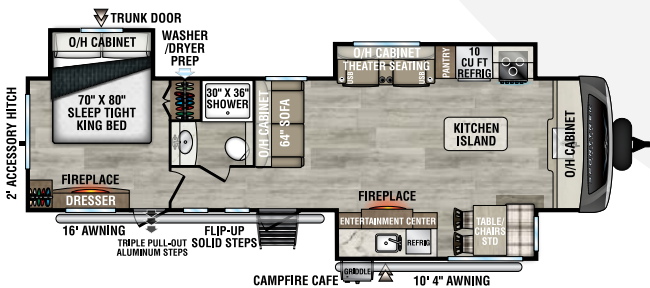

STT292VRB

UVW - TBD lbs. | Exterior Length - TBD | Sleeps - 6

NEW

STT302VRD

UVW - 7,540 lbs. | Exterior Length - 33' 9" | Sleeps - 4

STT312VBH

UVW - 8,120 lbs. | Exterior Length - 35' 9" | Sleeps - 10

STT333VFK

UVW - 9,100 lbs. | Exterior Length - 36' 10" | Sleeps - 4

STT333VMI

UVW - 9,010 lbs. | Exterior Length - 36' 10" | Sleeps - 4

2025 SPORTREK TOURING EDITION

STT336VRK

UVW – 9,020 lbs. | Exterior Length – 37' 8" | Sleeps – 4

STT343VBH

UVW – 9,050 lbs. | Exterior Length – 37' 10" | Sleeps – 11

STT343VIB

UVW – 9,130 lbs. | Exterior Length – 38' 2" | Sleeps – 11

STT343VIK

UVW – 9,120 lbs. | Exterior Length – 37' 5" | Sleeps – 4

985 N 900 W | Shipshewana, IN 46565 | www.venture-rv.com