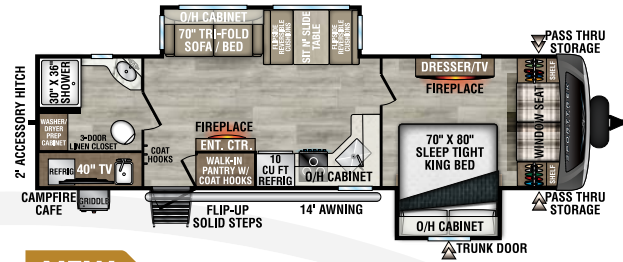

SPORTTREK

TOURING EDITION

2025

Luxury Travel Trailers

Designed for Campers by Campers!

STT272VRK

UVW - 7,290 lbs. | Exterior Length - 31' 6" | Sleeps - 6

NEW

STT292VRB

UVW - TBD lbs. | Exterior Length - TBD | Sleeps - 6

NEW

STT302VRD

UVW - 7,540 lbs. | Exterior Length - 33' 9" | Sleeps - 4

STT312VBH

UVW - 8,120 lbs. | Exterior Length - 35' 9" | Sleeps - 10

STT333VFK

UVW - 9,100 lbs. | Exterior Length - 36' 10" | Sleeps - 4

STT333VMI

UVW - 9,010 lbs. | Exterior Length - 36' 10" | Sleeps - 4

2025 SPORTREK TOURING EDITION

STT336VRK

UVW – 9,020 lbs. | Exterior Length – 37' 8" | Sleeps – 4

STT343VBH

UVW – 9,050 lbs. | Exterior Length – 37' 10" | Sleeps – 11

STT343VIB

UVW – 9,130 lbs. | Exterior Length – 38' 2" | Sleeps – 11

STT343VIK

UVW – 9,120 lbs. | Exterior Length – 37' 5" | Sleeps – 4

985 N 900 W | Shipshewana, IN 46565 | www.venture-rv.com