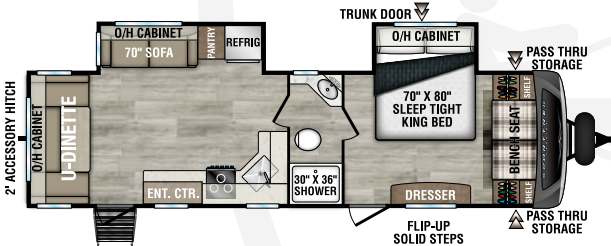

STT292VRB

UVW - TBD lbs. | Exterior Length - TBD | Sleeps - 6

NEW

STT302VRD

UVW - 7,540 lbs. | Exterior Length - 33' 9" | Sleeps - 4

STT312VBH

UVW - 8,120 lbs. | Exterior Length - 35' 9" | Sleeps - 10

STT333VFK