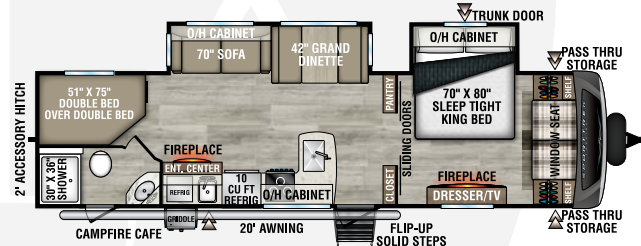

STT292VRB

UVW - TBD lbs. | Exterior Length - TBD | Sleeps - 6

NEW

STT302VRD

UVW - 7,540 lbs. | Exterior Length - 33' 9" | Sleeps - 4

STT312VBH

UVW - 8,120 lbs. | Exterior Length - 35' 9" | Sleeps - 10

STT333VFK

UVW - 9,100 lbs. | Exterior Length - 36' 10" | Sleeps - 4

STT333VMI

UVW - 9,010 lbs. | Exterior Length - 36' 10" | Sleeps - 4

2025 SPORTREK TOURING EDITION

STT336VRK

UVW – 9,020 lbs. | Exterior Length – 37' 8" | Sleeps – 4

STT343VBH

UVW – 9,050 lbs. | Exterior Length – 37' 10" | Sleeps – 11

STT343VIB

UVW – 9,130 lbs. | Exterior Length – 38' 2" | Sleeps – 11

STT343VIK

UVW – 9,120 lbs. | Exterior Length – 37' 5" | Sleeps – 4

985 N 900 W | Shipshewana, IN 46565 | www.venture-rv.com