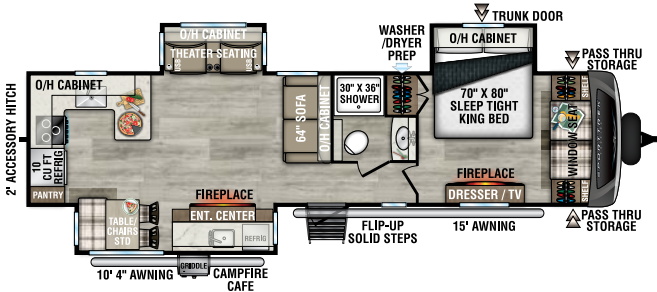

STT292VRB

UVW - TBD lbs. | Exterior Length - TBD | Sleeps - 6

NEW

STT302VRD

UVW - 7,540 lbs. | Exterior Length - 33' 9" | Sleeps - 4

STT312VBH

UVW - 8,120 lbs. | Exterior Length - 35' 9" | Sleeps - 10

STT333VFK

UVW - 9,100 lbs. | Exterior Length - 36' 10" | Sleeps - 4

STT333VMI

UVW - 9,010 lbs. | Exterior Length - 36' 10" | Sleeps - 4

2025 SPORTREK TOURING EDITION

STT336VRK

UVW – 9,020 lbs. | Exterior Length – 37' 8" | Sleeps – 4

STT343VBH

UVW – 9,050 lbs. | Exterior Length – 37' 10" | Sleeps – 11

STT343VIB

UVW – 9,130 lbs. | Exterior Length – 38' 2" | Sleeps – 11

STT343VIK

UVW – 9,120 lbs. | Exterior Length – 37' 5" | Sleeps – 4

985 N 900 W | Shipshewana, IN 46565 | www.venture-rv.com