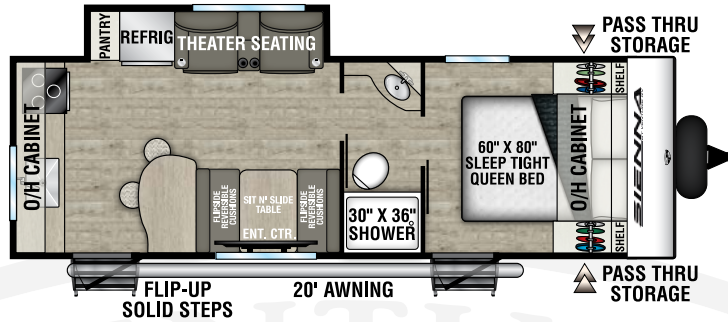

SA231VRK

UVW – 5,850 lbs.
Exterior Length – 28'
Sleeps – 4