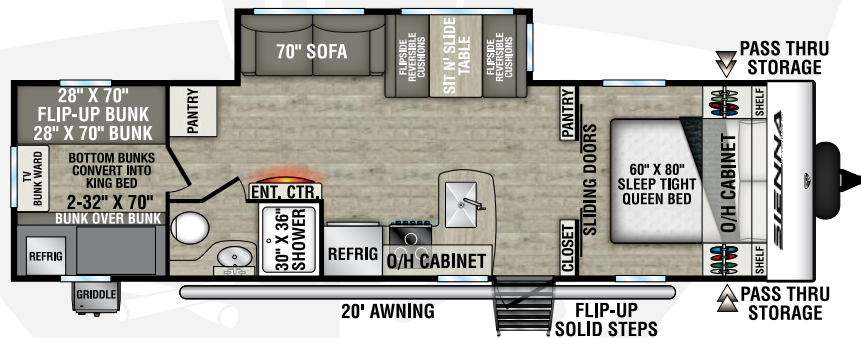

SA271VBH

UVW – 6,630 lbs.
Exterior Length – 31' 10"
Sleeps – 10

NEW

SA281VQB

UVW – 7,200 lbs.
Exterior Length – 33' 11"
Sleeps – 12

NEW

SA293VIK

UVW – 8,510 lbs.
Exterior Length – 36' 11"
Sleeps – 6

BEDROOM FEATURES

Bedroom Dresser (VBF)
Max Size Closets
STOR-MOR Night Shelves
60" X 80" Residential Queen Mattress

Reversible Heirloom Comforter
Large Under The Bed Storage
Brookshire Shiplap Accent Wall