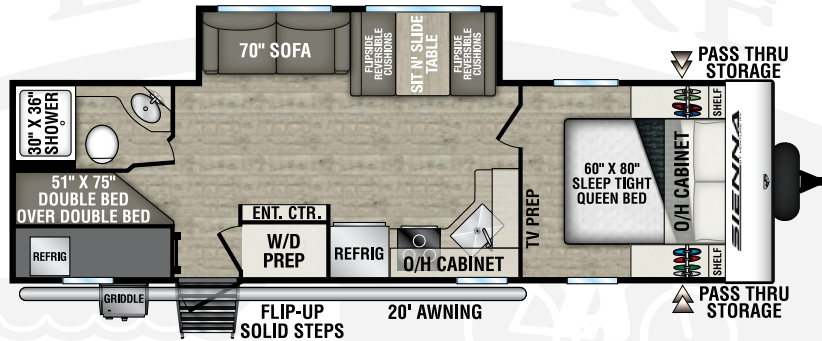

SIENNA

2025

Travel Trailers

Designed for Campers by Campers!

NEW

SA231VRK

UVW – 5,850 lbs.
Exterior Length – 28'
Sleeps – 4

NEW

SA271VBH

UVW – 6,630 lbs.
Exterior Length – 31' 10"
Sleeps – 10

NEW

SA281VQB

UVW – 7,200 lbs.
Exterior Length – 33' 11"
Sleeps – 12

NEW

SA293VIK

UVW – 8,510 lbs.
Exterior Length – 36' 11"
Sleeps – 6

BEDROOM FEATURES

Bedroom Dresser (VBF)
Max Size Closets
STOR-MOR Night Shelves
60" X 80" Residential Queen Mattress

Reversible Heirloom Comforter
Large Under The Bed Storage
Brookshire Shiplap Accent Wall