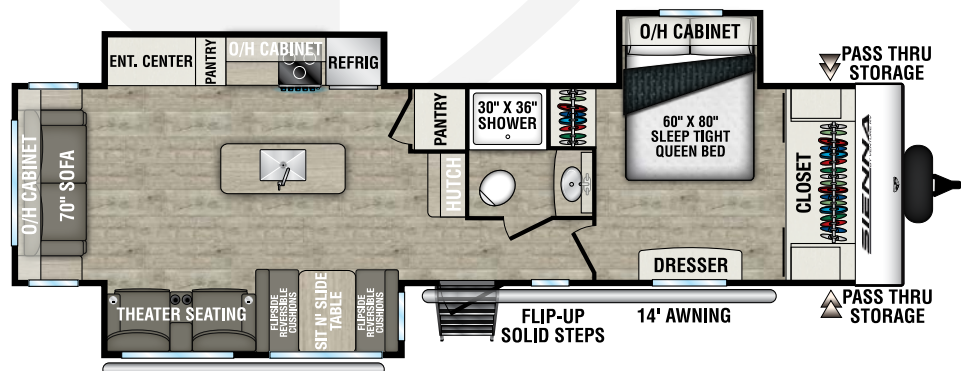

SA271VBH

UVW – 6,630 lbs.
Exterior Length – 31' 10"
Sleeps – 10

NEW

SA281VQB

UVW – 7,200 lbs.
Exterior Length – 33' 11"
Sleeps – 12

NEW

SA293VIK

UVW – 8,510 lbs.
Exterior Length – 36' 11"
Sleeps – 6

INTERIOR

Modern Farm House Design
Two Wood Colors (Surfside White and Bladen Oak)
Sit n' Slide Dinette Table
Flipside Reversible Dinette Cushions
Board & Batten Accent Walls
Flush Floor Slide-outs
40" Smart TV w/Swing Arm

5,000 BTU Electric Fireplace
Steel Trimmed Entry Door
Beauflor Throughout, 0 Carpet
Motion Lighting Entry Door Hallway
Motion Lighting in Pantry

KITCHEN FEATURES

Stainless Steel Undermount Farmers Sink
High Rise Steel Faucet with Sprayer
Large Pantry
Spice Rack
Sofia Custom Backsplash

BEDROOM FEATURES

Bedroom Dresser (VBF)
Max Size Closets
STOR-MOR Night Shelves
60" X 80" Residential Queen Mattress

Reversible Heirloom Comforter
Large Under The Bed Storage
Brookshire Shiplap Accent Wall