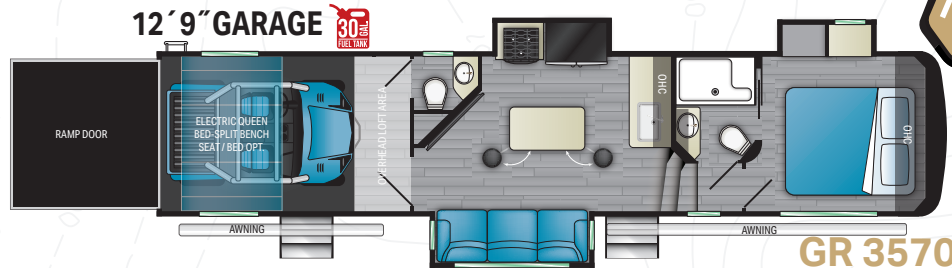

GRAVITY

Designed to be the ultimate toy hauler, Gravity offers a variety of floorplan options to fit your family's needs.

LENGTH - 38' 6" | HEIGHT - 13' 3"
HITCH - 2,465 LBS. | DRY - 12,388 LBS.
GVWR - 16,250 LBS.

GR 3210

LENGTH - 40' 10" | HEIGHT - 13' 3"
HITCH - TBD | DRY - TBD
GVWR - TBD

GR 3640

NEW

LENGTH - 40' 10" | HEIGHT - 13' 3"
HITCH - TBD | DRY - TBD
GVWR - TBD

GR 3570

NEW

LENGTH - 41' 6" | HEIGHT - 13' 3"
HITCH - 2,621 LBS. | DRY - 13,122 LBS.
GVWR - 17,250 LBS.