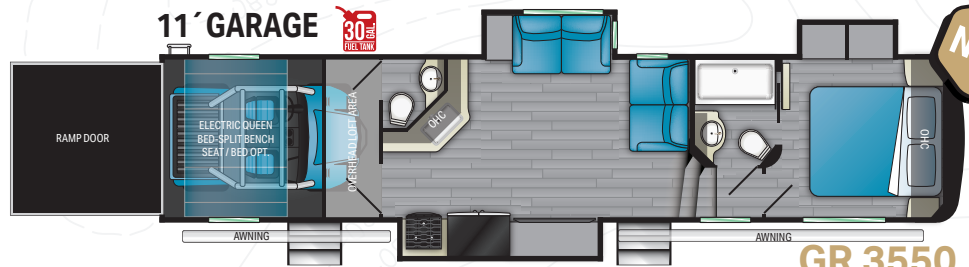

GRAVITY

Designed to be the ultimate toy hauler, Gravity offers a variety of floorplan options to fit your family's needs.

LENGTH - 38' 6" | HEIGHT - 13' 3"
HITCH - 2,465 LBS. | DRY - 12,388 LBS.
GVWR - 16,250 LBS.

GR 3210

LENGTH - 40' 10" | HEIGHT - 13' 3"
HITCH - TBD | DRY - TBD
GVWR - TBD

GR 3640

NEW

LENGTH - 40' 10" | HEIGHT - 13' 3"
HITCH - TBD | DRY - TBD
GVWR - TBD

GR 3570

NEW

LENGTH - 41' 6" | HEIGHT - 13' 3"
HITCH - 2,621 LBS. | DRY - 13,122 LBS.
GVWR - 17,250 LBS.