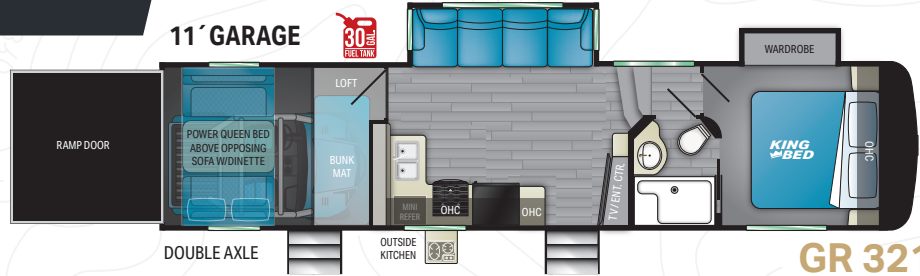

TOP 5 INTERIOR FEATURES

- 1 | JBL Hi-Fi surround system with subwoofer.
- 2 | Garage with Frame Integrated Tie Downs - professionally installed tie downs for securing heavy toys
- 3 | Solid surface countertops.
- 4 | All units come standard with King size beds.
- 5 | Wireless charging ports - charge your phone wireless through out the RV.

GRAVITY

Designed to be the ultimate toy hauler, Gravity offers a variety of floorplan options to fit your family's needs.

LENGTH - 38' 6" | HEIGHT - 13' 3"
HITCH - 2,465 LBS. | DRY - 12,388 LBS.
GVWR - 16,250 LBS.

GR 3210

LENGTH - 40' 10" | HEIGHT - 13' 3"
HITCH - TBD | DRY - TBD
GVWR - TBD

GR 3640

NEW

LENGTH - 40' 10" | HEIGHT - 13' 3"
HITCH - TBD | DRY - TBD
GVWR - TBD

GR 3570

NEW

LENGTH - 41' 6" | HEIGHT - 13' 3"
HITCH - 2,621 LBS. | DRY - 13,122 LBS.
GVWR - 17,250 LBS.