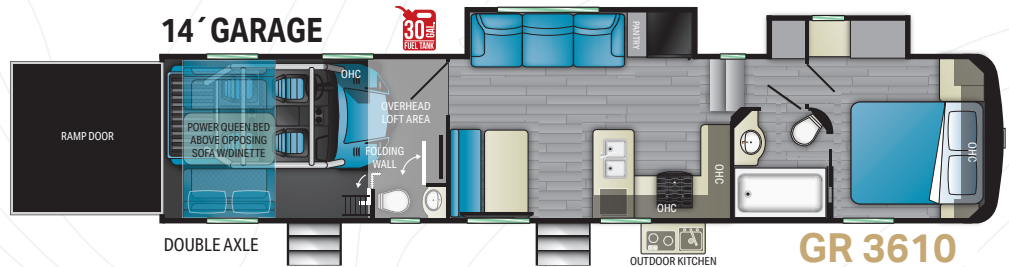

GR 3610

Product information is as accurate as possible as of the date of publication of this brochure. Due to Heartland's commitment to continuous product improvement, floor plans, materials, components, features, measurements, specifications, options, etc. are subject to change at any time without notice or obligation. In certain conditions, some additional equipment may be needed. Photos may show optional equipment or props used for photography purposes only. Heartland has listed the approximate base weight of the trailer without the optional equipment included. Optional equipment will impact the weight of the trailer. Please locate the weight sticker attached to the trailer you are considering for the most accurate trailer weight. Tow Vehicle Caution: Owners of Heartland recreational vehicles are solely responsible for the selection and proper use of tow vehicles. All customers should consult with the motor vehicle manufacturer or their dealer concerning the purchase and use of suitable tow vehicles for Heartland products. Heartland disclaims any liability or damages suffered as a result of the selection, operation, use, or misuse of a tow vehicle. Heartland's limited warranty does not cover damage to the recreational vehicle or the tow vehicle as a result of the selection of the tow vehicle. Overall length for a Fifth Wheel is defined as the body length of the trailer excluding hitch meaning bumper to the cap. The overall length for a Travel Trailer is defined as the body length of the trailer including hitch, meaning bumper to hitch/pin) It does not include the rear ladder of the spare tire. Optional pin boxes will affect overall length.