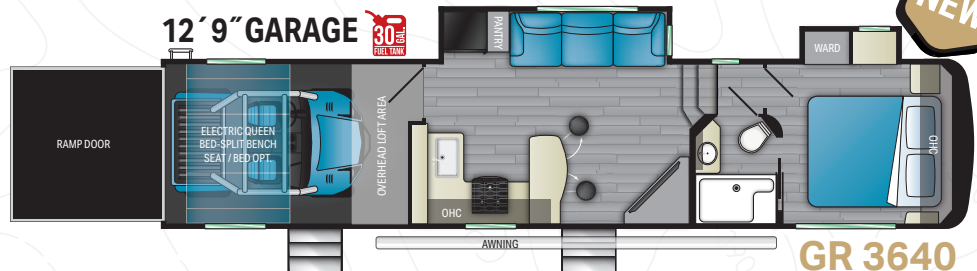

GRAVITY

Designed to be the ultimate toy hauler, Gravity offers a variety of floorplan options to fit your family's needs.

LENGTH - 38' 6" | HEIGHT - 13' 3"
HITCH - 2,465 LBS. | DRY - 12,388 LBS.
GVWR - 16,250 LBS.

GR 3210

LENGTH - 40' 10" | HEIGHT - 13' 3"
HITCH - TBD | DRY - TBD
GVWR - TBD

GR 3640

NEW

LENGTH - 40' 10" | HEIGHT - 13' 3"
HITCH - TBD | DRY - TBD
GVWR - TBD

GR 3570

NEW

LENGTH - 41' 6" | HEIGHT - 13' 3"
HITCH - 2,621 LBS. | DRY - 13,122 LBS.
GVWR - 17,250 LBS.